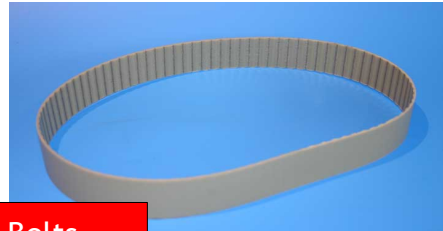

J W STEAD

Stenter Pinplates
Stenter Brushes
Chain and Clips

John Stead Works, Thackley Old Road, Shipley, West Yorkshire, England. BD18 1QB
Website: www.jwstead.com E mail: info@jwstead.com
Tel: +44 (0)1274 597814 Fax: +44 (0)1274 532177

Machine Knives
Roller Coverings
Chain Cleaning

SPARES FOR FAMATEX STENTER

Pinning Brushes

Overfeed Belts

Width Adjustment Nuts

New and Repaired Pinplates

Carrier Wear Plates

Carriers and Chain Links

Graphite Wear Rails

200mm Slitting Blades in High Speed Steel

Overfeed Rings

These are just a few popular examples of the many new and refurbished spare parts we can offer for famatex stenters.