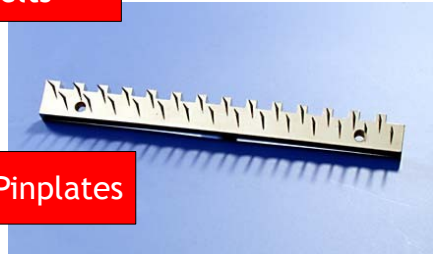

J W STEAD

Stenter Pinplates
Stenter Brushes
Chain and Clips

John Stead Works, Thackley Old Road, Shipley, West Yorkshire, England. BD18 1QB
Website: www.jwstead.com E mail: info@jwstead.com
Tel: +44 (0)1274 597814 Fax: +44 (0)1274 532177

Machine Knives
Roller Coverings
Chain Cleaning

SPARES FOR FAMATEX STENTER

Pinning Brushes

Overfeed Belts

Width Adjustment Nuts

New and Repaired Pinplates

Carrier Wear Plates

Carriers and Chain Links

Graphite Wear Rails

200mm Slitting Blades in High Speed Steel

Overfeed Rings

These are just a few popular examples of the many new and refurbished spare parts we can offer for famatex stenters.