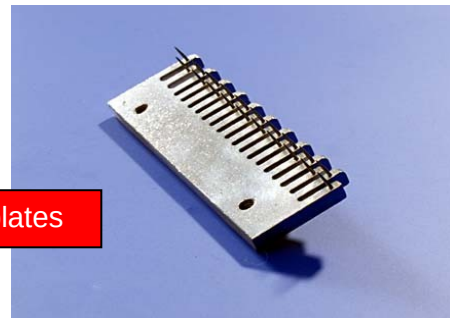

J W STEAD

Stenter Pinplates

John Stead Works, Thackley Old Road, Shipley, West Yorkshire, England. BD18 1QB

Machine Knives

Stenter Brushes

Website: www.jwstead.com E mail: info@jwstead.com

Roller Coverings

Chain and Clips

Tel: +44 (0)1274 597814 Fax: +44 (0)1274 532177

Chain Cleaning

SPARES FOR KRANTZ STENTER

Pinning-on brushes

Overfeed belts

Pinwheels -all types
Brass and aluminium

Pin protection clips

High temperature slide rails

Pinplates

Openers/Closers for
stenter clips

Carriers and chain links

250mm Slitting blade
in high speed steel