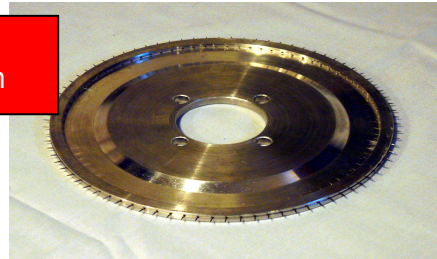

J W STEAD

Stenter Pinplates

John Stead Works, Thackley Old Road, Shipley, West Yorkshire, England. BD18 1QB

Machine Knives

Stenter Brushes

Website: www.jwstead.com E mail: info@jwstead.com

Roller Coverings

Chain and Clips

Tel: +44 (0)1274 597814 Fax: +44 (0)1274 532177

Chain Cleaning

SPARES FOR KRANTZ STENTER

Pinning-on brushes

Overfeed belts

Pinwheels -all types
Brass and aluminium

Pin protection clips

High temperature slide rails

Pinplates

Openers/Closers for
stenter clips

Carriers and chain links

250mm Slitting blade
in high speed steel