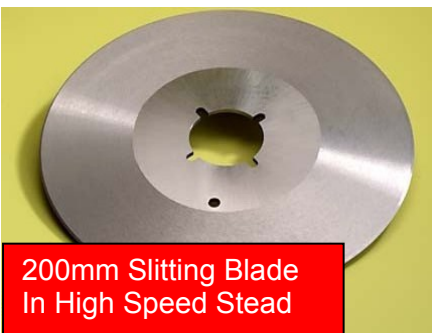

# J W STEAD

Stenter Pinplates

John Stead Works, Thackley Old Road, Shipley, West Yorkshire, England. BD18 1QB

Machine Knives

Stenter Brushes

Website: [www.jwstead.com](http://www.jwstead.com) E mail: [info@jwstead.com](mailto:info@jwstead.com)

High Temp. Wear Rails

200mm Slitting Blade In High Speed Stead

Width Adjustment Nuts