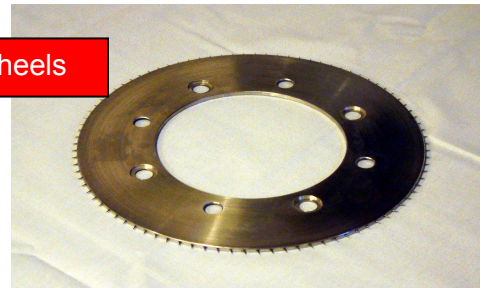

## SPARES FOR MONFORT STENTER

Openers/Closers for stenter clips

Overfeed belts

Pinning brushes and Pin/Clip cleaning brushes

Pinwheels

Pinplates – New and Repaired

Pin Protection Clips

Carriers and Chain Links

High Temp. Wear Rails

200mm Slitting Blade In High Speed Stead

Width Adjustment Nuts