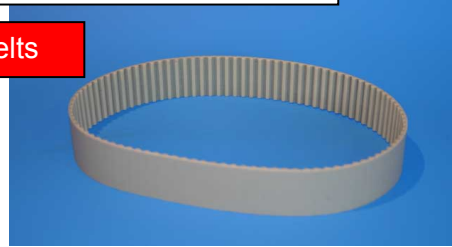

# J W STEAD

Stenter Pinplates

John Stead Works, Thackley Old Road, Shipley, West Yorkshire, England. BD18 1QB

Machine Knives

Stenter Brushes

Website: [www.jwstead.com](http://www.jwstead.com) E mail: [info@jwstead.com](mailto:info@jwstead.com)

## SPARES FOR MONFORT STENTER

Openers/Closers for stenter clips

Overfeed belts

Pinning brushes and Pin/Clip cleaning brushes

Pinwheels

Pinplates – New and Repaired

Pin Protection Clips

Carriers and Chain Links

High Temp. Wear Rails

200mm Slitting Blade In High Speed Stead

Width Adjustment Nuts